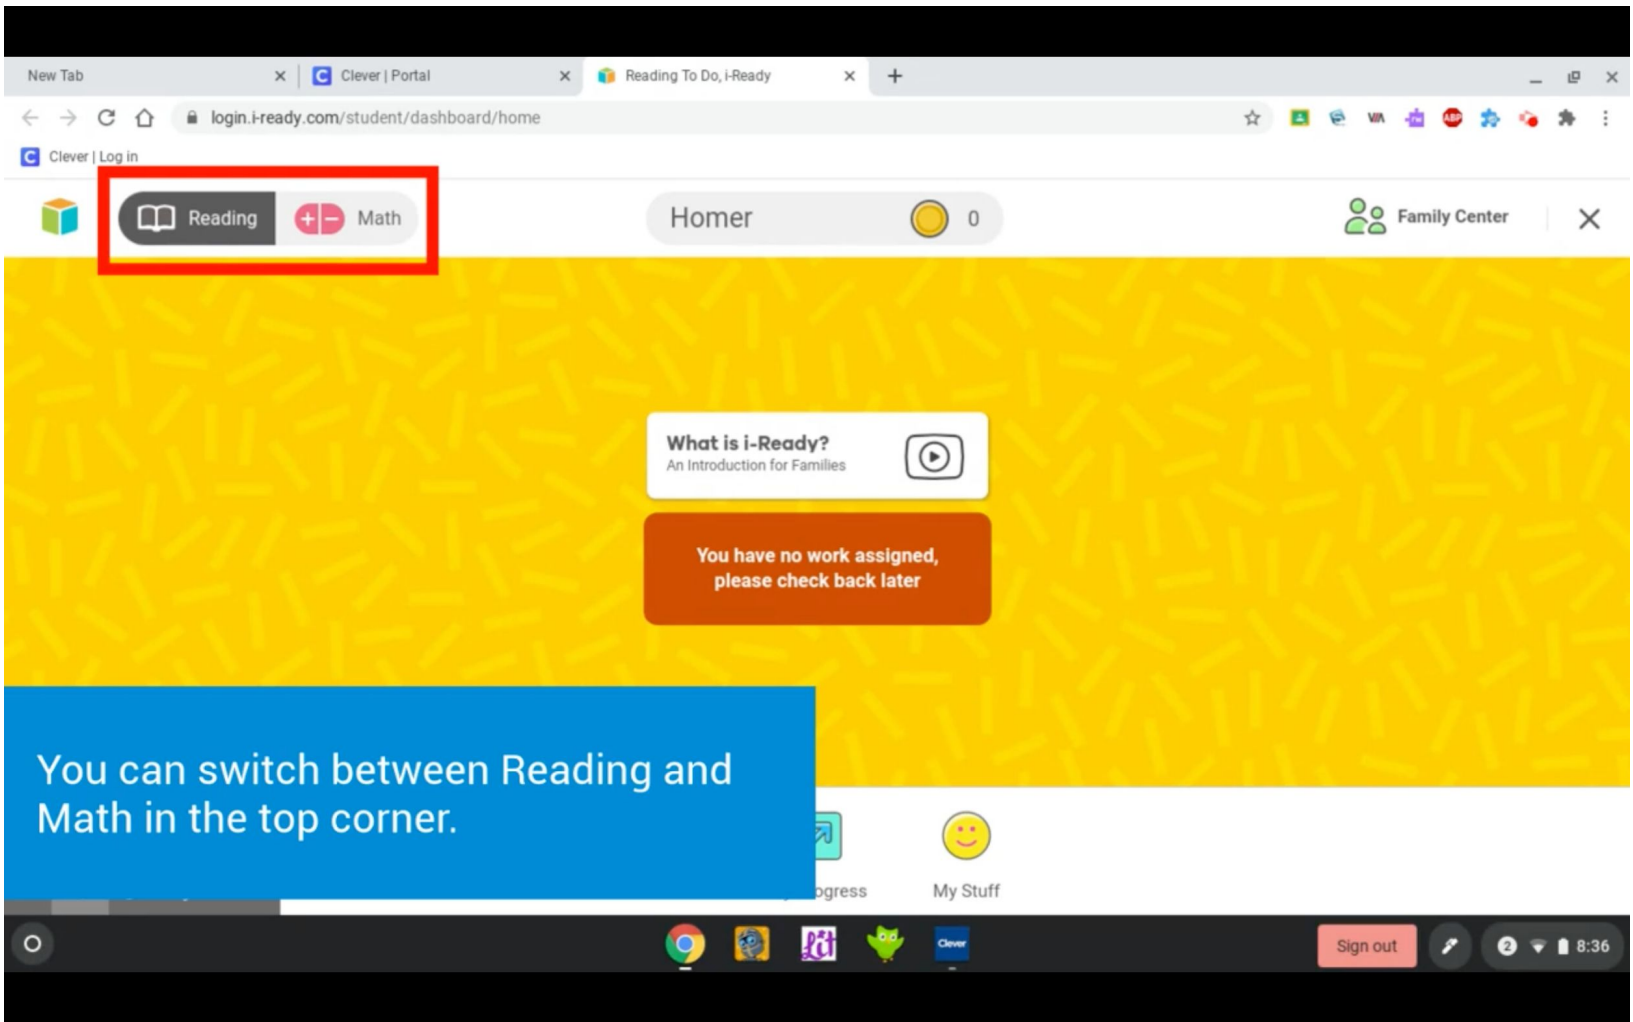

You can switch between Reading and Math in the top corner.

What is i-Ready?  
An Introduction for Families

You have no work assigned,  
please check back later

Sign out

8:36

New Tab x Clever | Portal x My StuffBuddies, I-Ready x +