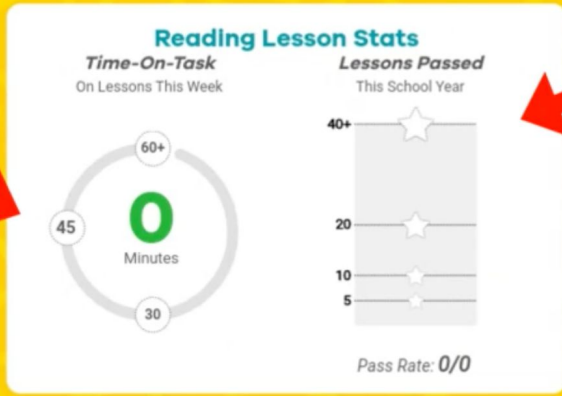

#### What is i-Ready?

An Introduction for Families

To Do

My Pro

Sign out

8:34

"To Do" tab - Click on Next Lesson to start assignment.

"My Progress" tab - view this week's minutes working on i-Ready and lessons passed this school year.

You can switch between Reading and Math in the top corner.

What is i-Ready?  
An Introduction for Families

You have no work assigned,  
please check back later

Sign out

8:36

New Tab x Clever | Portal x My StuffBuddies, I-Ready x +